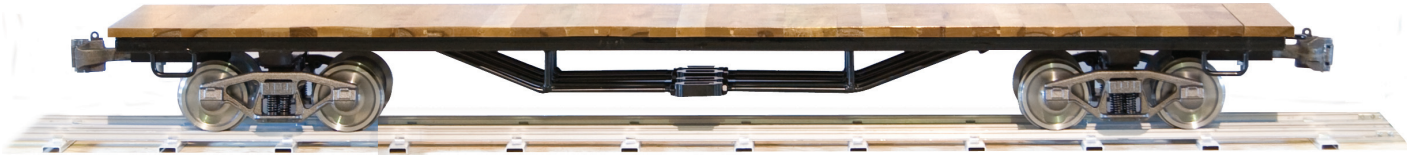

FLAT CAR

7 1/2" GAUGE

ACCUCRAFT RIDE-ON TRAINS

Flat Car

Flat Car with Optional Seats

Bettendorf Freight Trucks, Wire Eye Bolts
Working Knuckle Couplers

Heavy Duty Construction

SPECIFICATIONS

Gauge: 7 1/2"

Dimensions: 6' (L) x 15 1/2" (W) x 6 1/2" (H)

FEATURES

Heavy Duty Construction, Powder Coated
Bettendorf Freight Trucks, Stainless Steel Wheels
Wire eye bolts for safety chains,
Space for Two Seats
Solid Wood Floor (seats not included)
Working Knuckle Couplers

ORDER INFORMATION

N-411 Flat Car w/o Seats
N-411.S Flat Car w/ Seats

\$999.00
\$1,199.00

ACCUCRAFT

33268 CENTRAL AVE, UNION CITY, CA 94587, USA TEL: (510) 324-3399 FAX: (510) 324-3366
WWW.ACCUCRAFTRIDEON.COM INFO@ACCUCRAFTRIDEON.COM