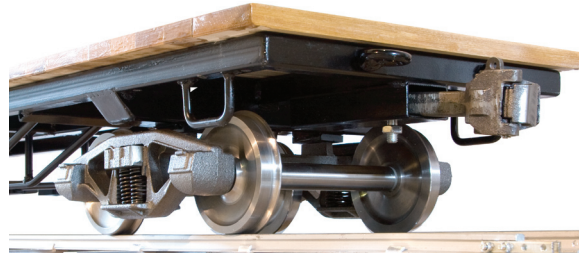

FLAT CAR

7 1/2" GAUGE

ACCUCRAFT RIDE-ON TRAINS

Flat Car

Flat Car with Optional Seats

Bettendorf Freight Trucks, Wire Eye Bolts
Working Knuckle Couplers

Heavy Duty Construction

SPECIFICATIONS

Gauge: 7 1/2"

Dimensions: 6' (L) x 15 1/2" (W) x 6 1/2" (H)

FEATURES

Heavy Duty Construction, Powder Coated
Bettendorf Freight Trucks, Stainless Steel Wheels
Wire eye bolts for safety chains,
Space for Two Seats
Solid Wood Floor (seats not included)
Working Knuckle Couplers

ORDER INFORMATION

N-411 Flat Car w/o Seats
N-411.S Flat Car w/ Seats

\$999.00
\$1,199.00

ACCUCRAFT

33268 CENTRAL AVE, UNION CITY, CA 94587, USA TEL: (510) 324-3399 FAX: (510) 324-3366
WWW.ACCUCRAFTRIDEON.COM INFO@ACCUCRAFTRIDEON.COM